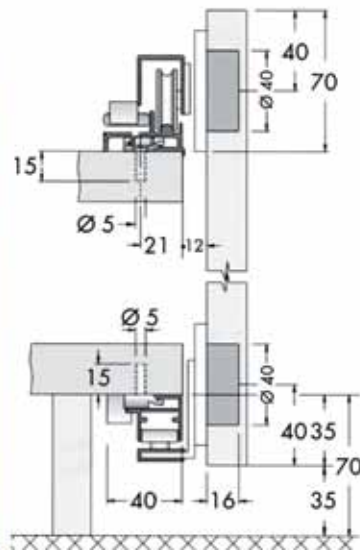

VOUWDEURBESLAG

SISCO VOUWDEURBESLAG

Sisco vouwdeurbeslag type 800
- maximum gewicht per deur: 15 kg
- maximum deurdikte 20 mm

Bestelnr.	Afwerking	Omschrijving	Lengte	Verpakking
330636	zilver	bovenprofiel aluminium	3000 mm	1
330637	zilver	bodemprofiel aluminium	3000 mm	1
030802	zwart	volledig beslag voor 2 deuren	-	1
030635	zwart	volledig beslag voor 4 deuren	-	1