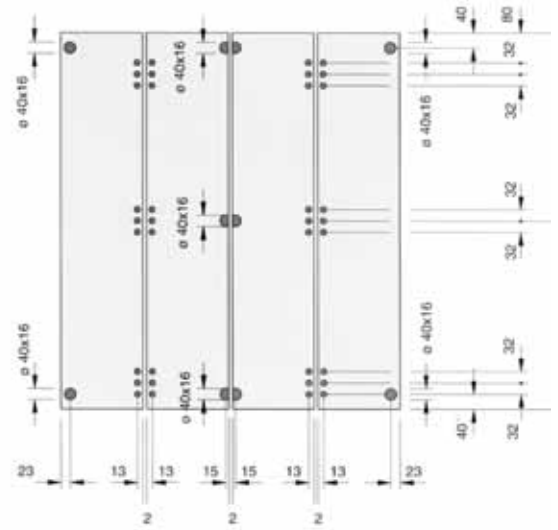

VOUWDEURBESLAG

SISCO VOUWDEURBESLAG

Sisco vouwdeurbeslag type 800
- maximum gewicht per deur: 15 kg
- maximum deurdikte 20 mm

Bestelnr.	Afwerking	Omschrijving	Lengte	Verpakking
330636	zilver	bovenprofiel aluminium	3000 mm	1
330637	zilver	bodemprofiel aluminium	3000 mm	1
030802	zwart	volledig beslag voor 2 deuren	-	1
030635	zwart	volledig beslag voor 4 deuren	-	1