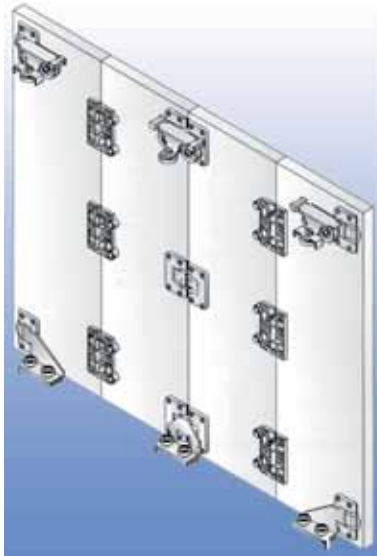

VOUWDEURBESLAG

SISCO VOUWDEURBESLAG

Sisco vouwdeurbeslag type 800
- maximum gewicht per deur: 15 kg
- maximum deurdikte 20 mm

Bestelnr.	Afwerking	Omschrijving	Lengte	Verpakking
330636	zilver	bovenprofiel aluminium	3000 mm	1
330637	zilver	bodemprofiel aluminium	3000 mm	1
030802	zwart	volledig beslag voor 2 deuren	-	1
030635	zwart	volledig beslag voor 4 deuren	-	1